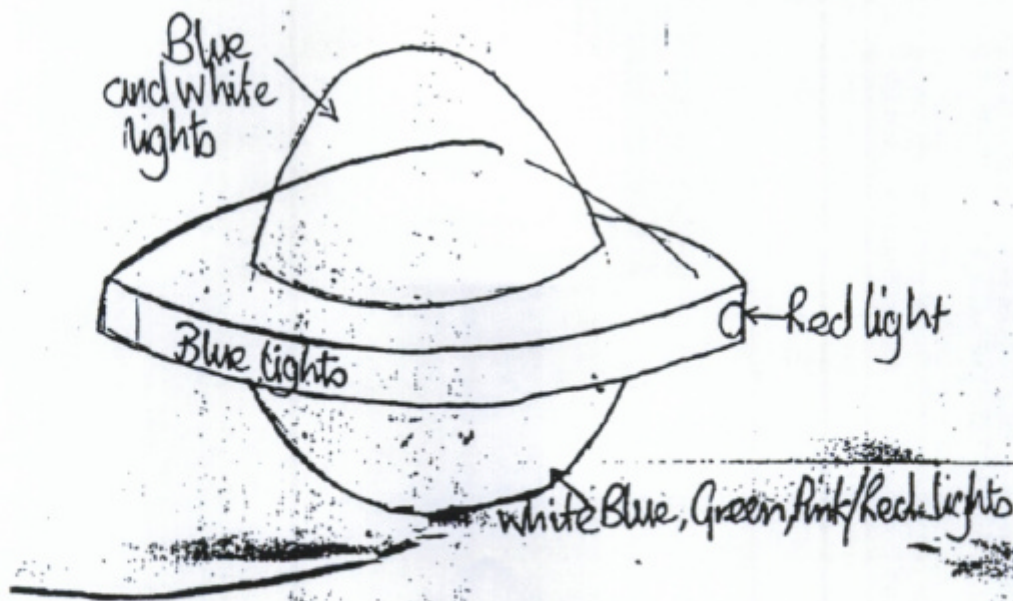

~~SECRET~~
UNCLASSIFIED
UK RESTRICTED

FIGURE 12: 1958 SOUTH ATLANTIC (BRAZILIAN NAVY)

FIGURE 13: USA 1952

11-13

~~SECRET~~
UNCLASSIFIED
UK RESTRICTED
SECRET

FIGURE 14:

FIGURE 15:

11-14

FIGURE 16: POLICE SKETCH 26 APRIL 1984 UK

FIGURE 17: SILVER DISC (20-30 FEET DIAMETER) 1993

FIGURE 18: PERU

FIGURE 19(a): OPEN SKIES - CLOSED MINDS [N. POPE]

FIGURE 19(b): OPEN SKIES - CLOSED MINDS [N. POPE]

FIGURE 20: JAPAN (TOKYO) SEPTEMBER 1986^[1]

Note [1] Sixteen witness event for 25 minutes 180 miles North of Tokyo. Appeared to rotate.

~~SECRET~~
UK RESTRICTED
UNCLASSIFIED

FIGURE 21: ARGENTINA - LAKE BARILOCHE (~1978)